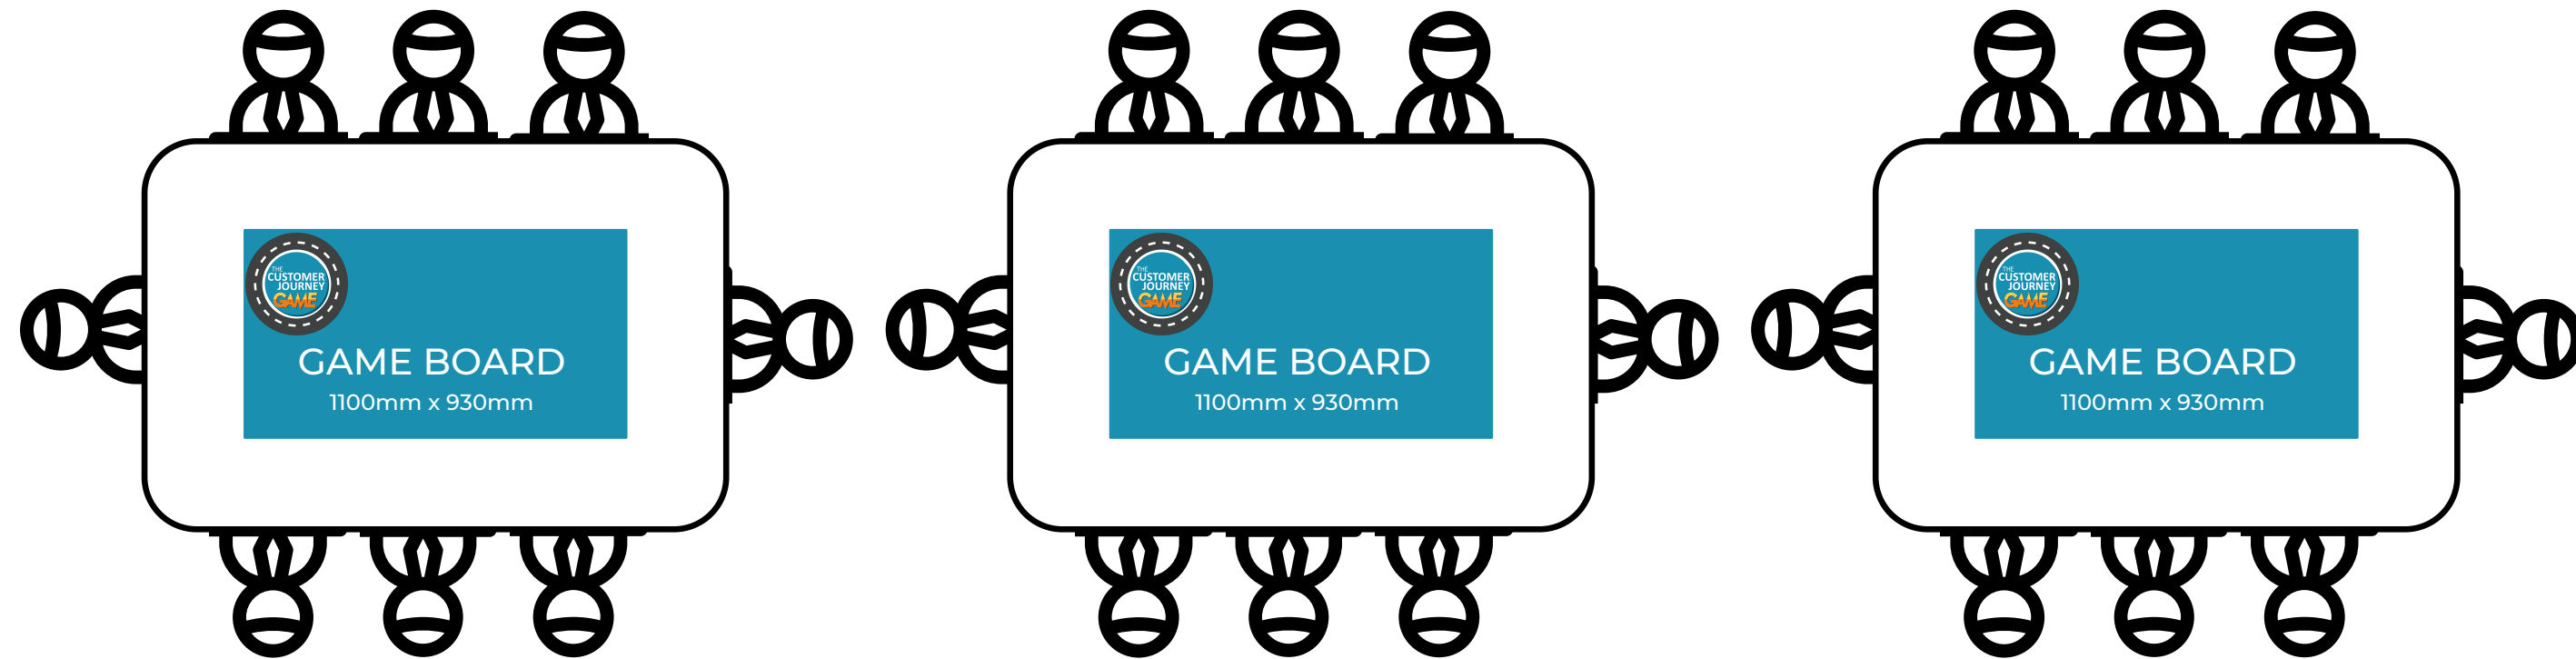

## CUSTOMER JOURNEY GAME - SEATING LAYOUT ROUND TABLES

---

Maximum 8 x chairs per table / Board size 1100mm x 930mm

## CUSTOMER JOURNEY GAME - SEATING LAYOUT SQUARE TABLES

---

Maximum 8 x chairs per table / Board size 1100mm x 930mm

CUSTOMER JOURNEY GAME - PARTICIPANT TEAMS FOR (COMPANY) \_\_\_\_\_

DATE \_\_\_\_\_ VENUE \_\_\_\_\_ TOTAL PARTICIPANTS # \_\_\_\_\_